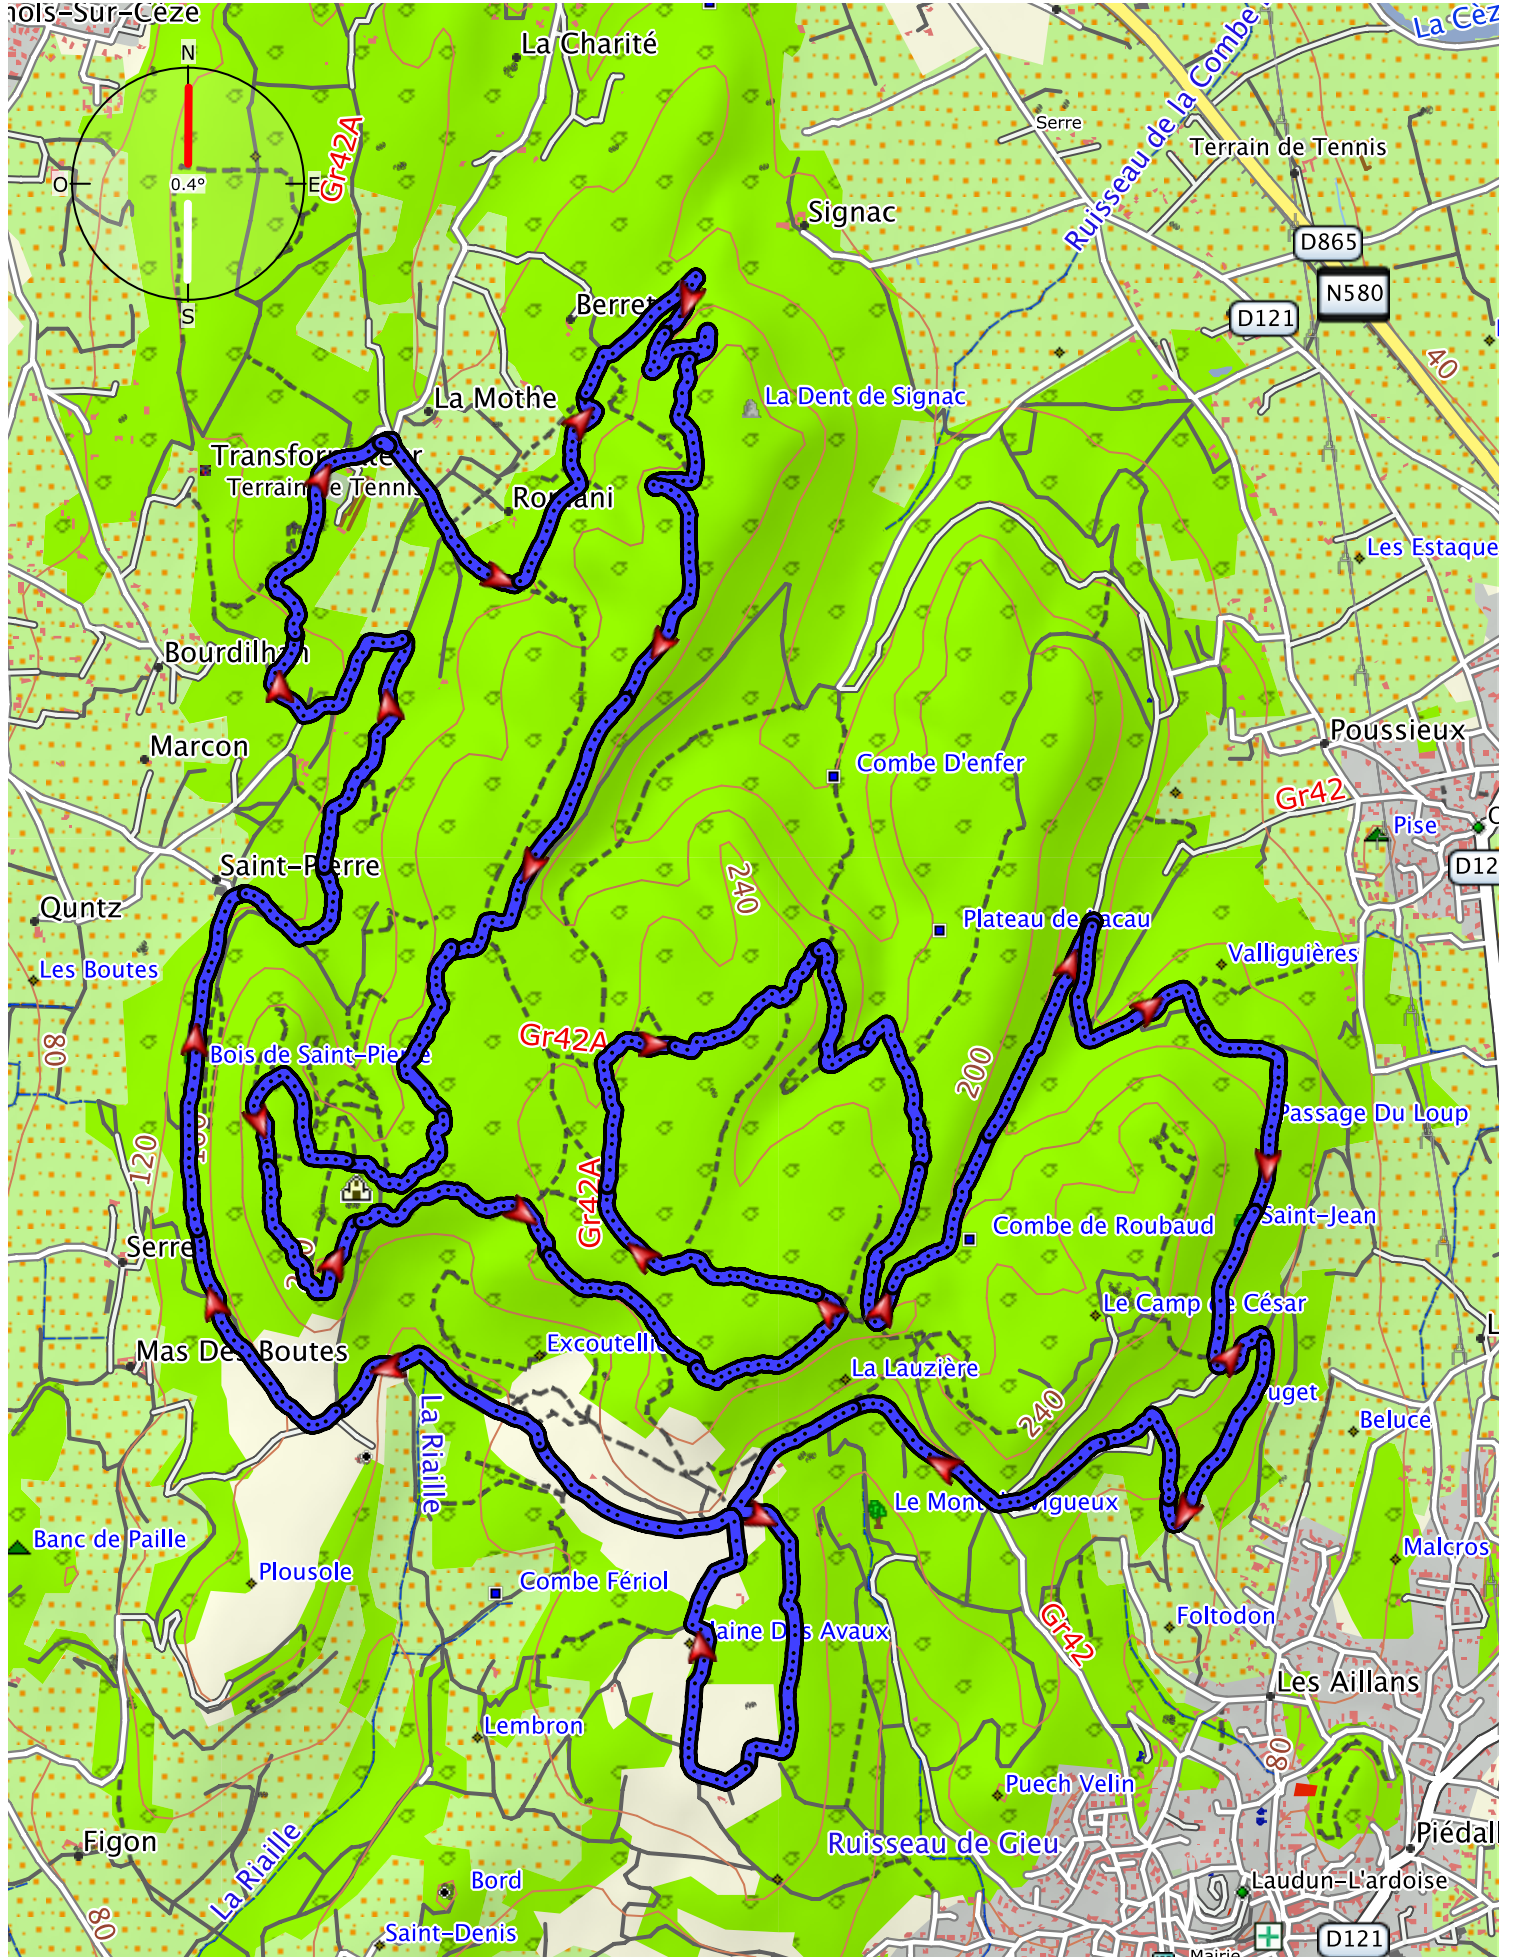

Bois-Sur-Cèze

Topo France

© FFRP 2008. © GARMIN 2008. © IGN Paris 2008. © Tele Atlas 2008, all rights reserved.

0 0.5 1.0 1.5 km

N44 06.309 E4 39.988

Circuit permanent 25 km Plateau Lacau